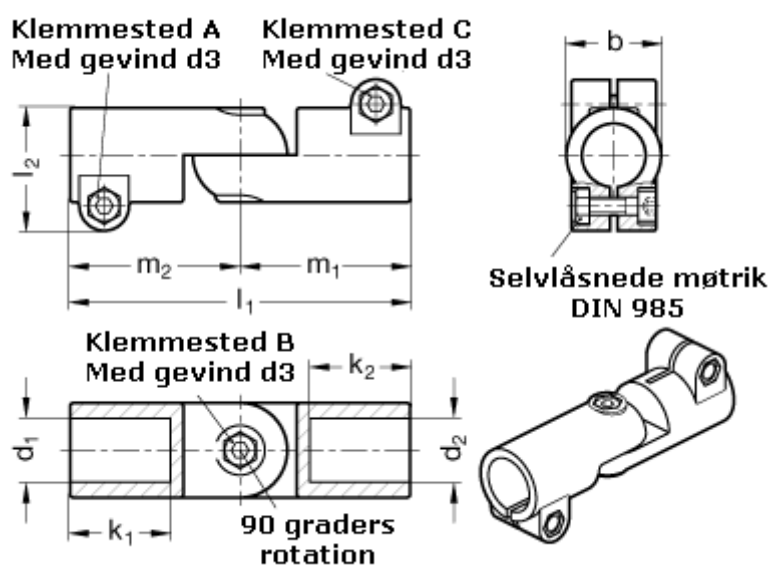

Article number: 20286B30B30S2SW

Description: E+G Swivel clamp connector joint  
GN286-B30-B30-S-2-SW

## Measures

$b = 40$	$m_1 = 72$
$d_1 = B30$	$m_2 = 72$
$d_2 = B30$	
$d_3 = M 8$	
$k_1 = 42.5$	
$k_2 = 42.5$	
$l_1 = 144$	
$l_2 = 52.0$	